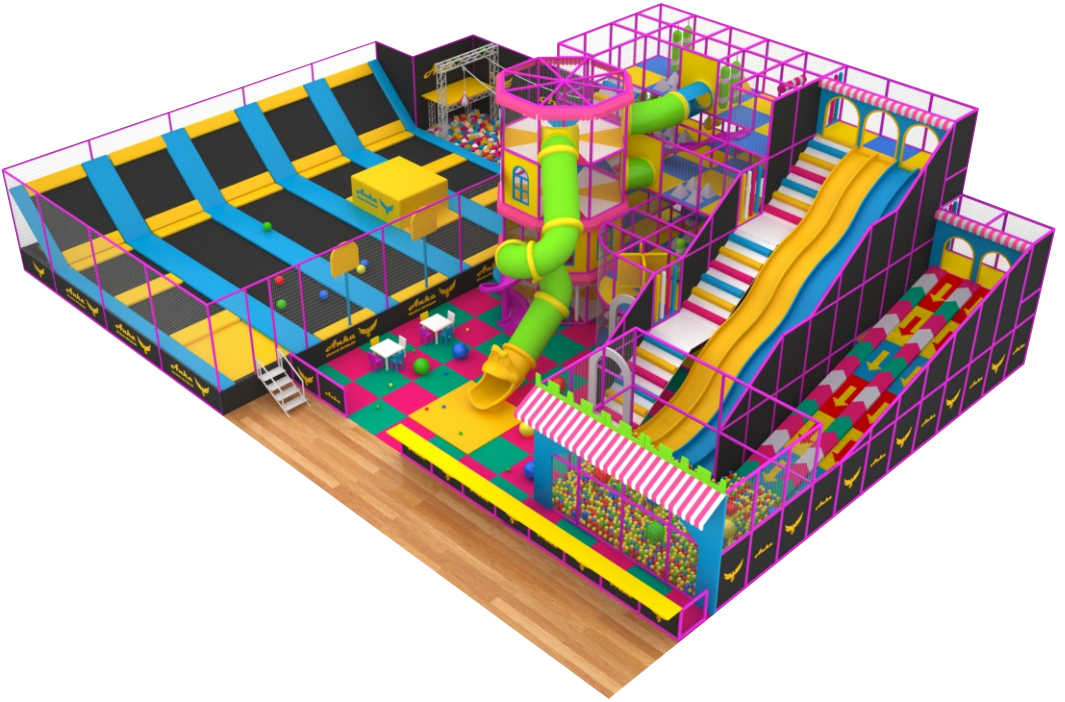

# SOFTPLAY PLAYGROUND,

## Büyük Softplaylar

“ Softplay - Playground ”

Alan : 260 m<sup>2</sup>  
Y : 6 m

1

“ Softplay - Playground ”

Büyük  
Softplaylar

Alan : 70 m<sup>2</sup>  
Y : 4 m