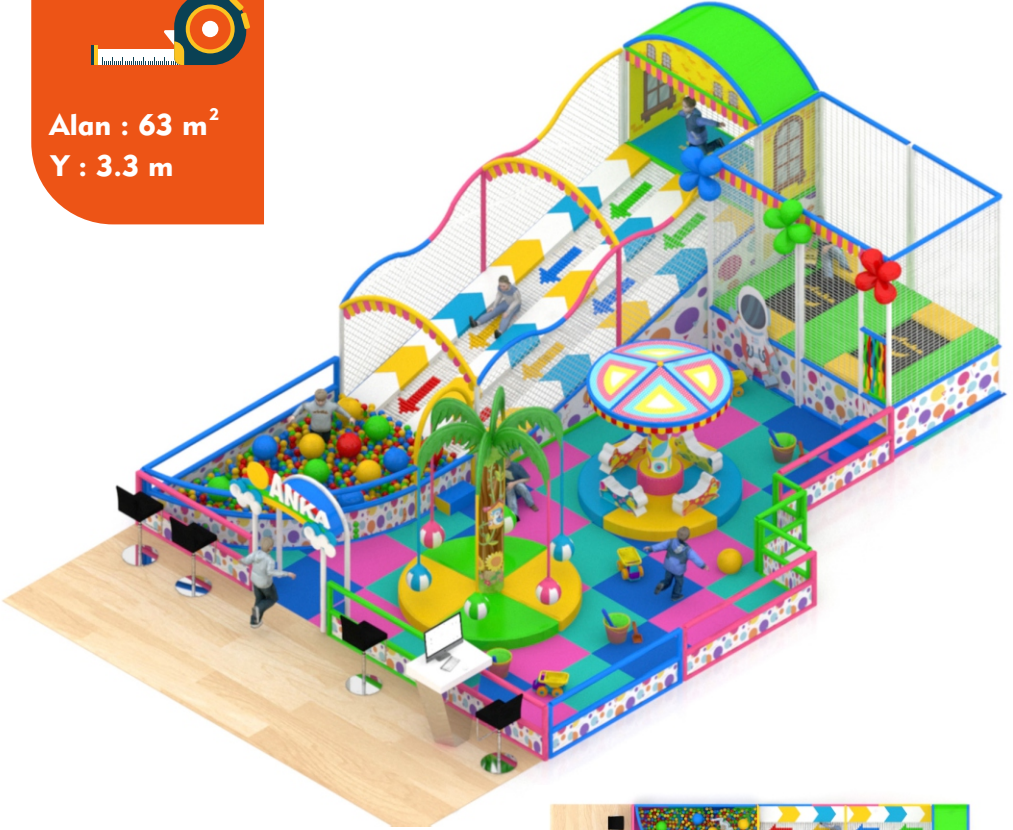

## Küçük Softplaylar

“ Softplay - Playground ”

Alan : 32.5 m<sup>2</sup>  
Y : 3.5 m

“ Softplay - Playground ”

KUM & TOP  
HAVUZU

## Küçük Softplaylar

“ Softplay - Playground ”

Alan : 63 m<sup>2</sup>  
Y : 3.3 m

“ Softplay - Playground ”

Küçük  
Softplaylar

Alan : 20 m<sup>2</sup>  
Y : 2.4 m

## Küçük Softplaylar

“ Softplay - Playground ”

Alan : 40 m<sup>2</sup>  
Y : 2.8 m

“ Softplay - Playground ”

Küçük  
Softplaylar

Alan : 73 m<sup>2</sup>  
Y : 2.4 m

ELAZIĞ

“ Softplay - Playground ”