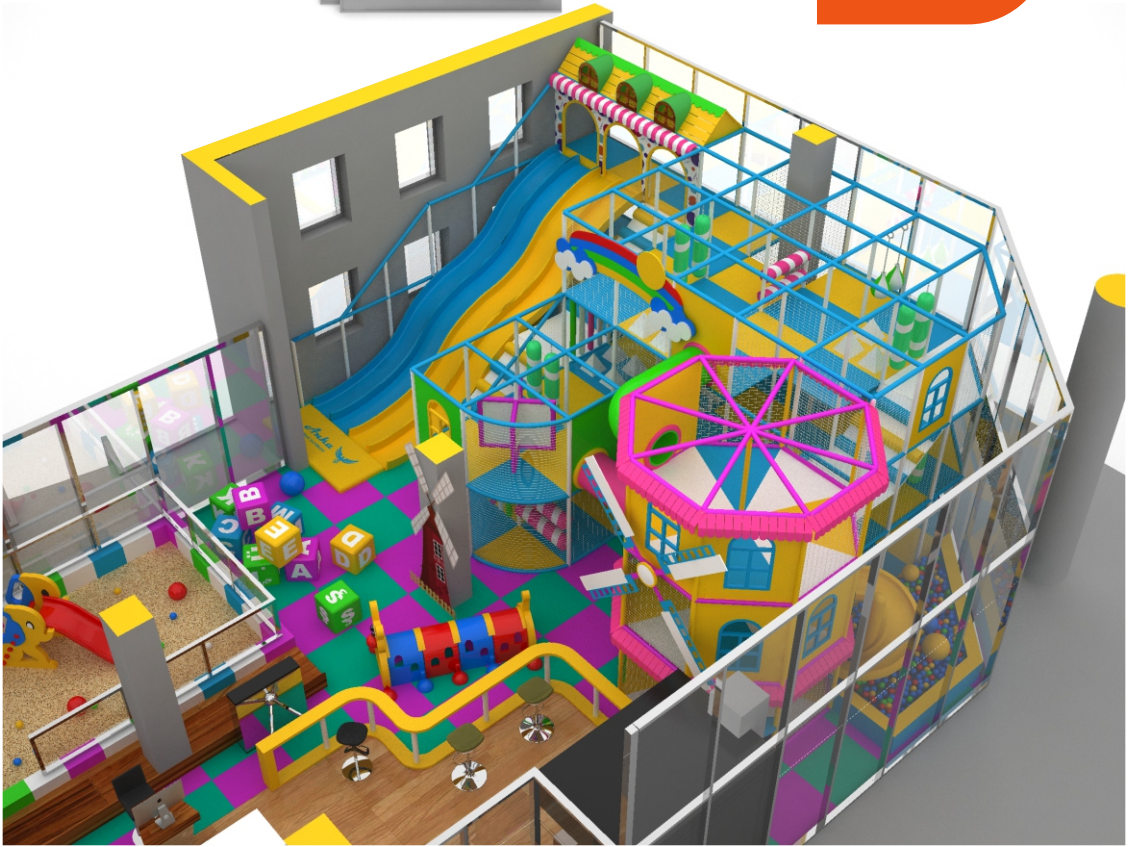

## Büyük Softplaylar

“ Softplay - Playground ”

Alan : 500 m<sup>2</sup>  
Y : 4 m

“ Softplay - Playground ”

Büyük  
Softplaylar

Alan : 265 m<sup>2</sup>  
Y : 5.5 m

## Büyük Softplaylar

“ Softplay - Playground ”

Alan : 43 m<sup>2</sup>  
Y : 3.5 m

“ Softplay - Playground ”

EDİRNE