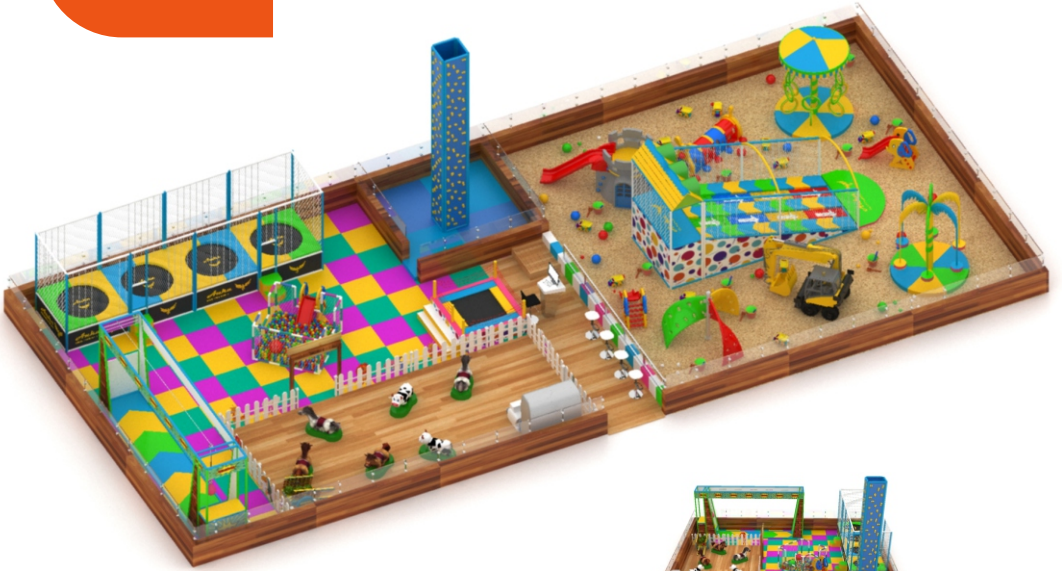

Büyük Softplaylar

“ Softplay - Playground ”

Alan : 336 m²
Y : 6 m